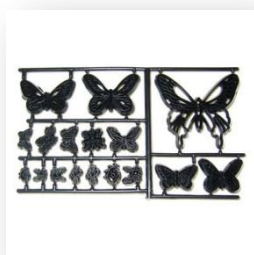

## Patchwork cutters

**SD-181 PC art nouveau**  
4,5x7,5 cm

**SD-182 PC baby lion and nursery** 7cm

**SD-183 PC blossom and leaves**  
16,5x8 cm

**SD-184 PC bow set3**  
6,5x5cm, 3,5x2,5cm

**SD-185 PC brickwork**  
Embosser 12,5x8,5 cm